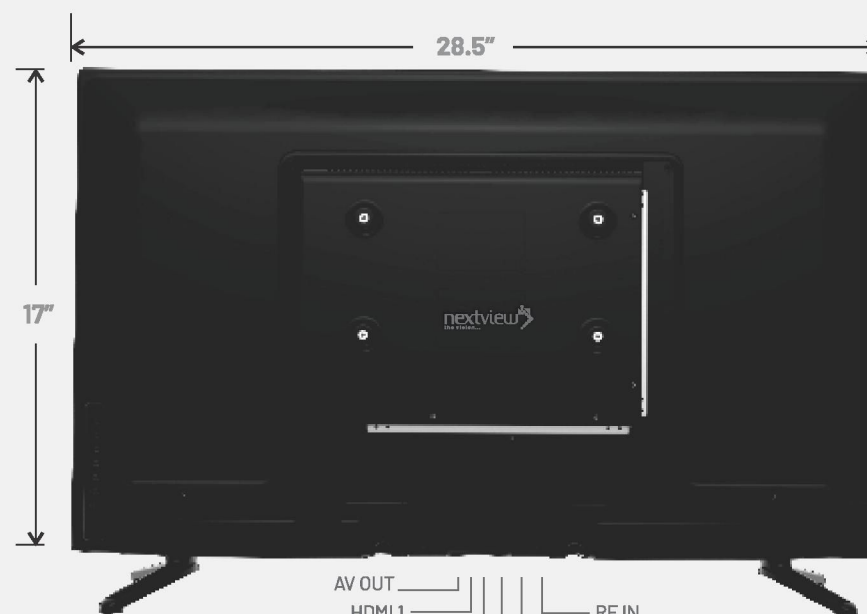

NV2FH32S NV2FH32W

**32S" 32W" ANDROID
SMART LED TV**

Artistic Design

Black Border

Ultimate Picture Quality

1920×1080

Full HD

Connectivity

2 HDMI

2 USB

AV IN & AV OUT

Audio IN & Audio OUT

VGA / RF

Super Sound Quality

Surrounding Effect

- HEAD PHONE
- USB
- 1
- 2
- R 2 IN
- L2 IN
- V2 IN
- R1 IN
- L1 IN
- V1 IN

- AV OUT
- HDMI 1
- HDMI 2
- VGA
- RF IN
- PC AUDIO