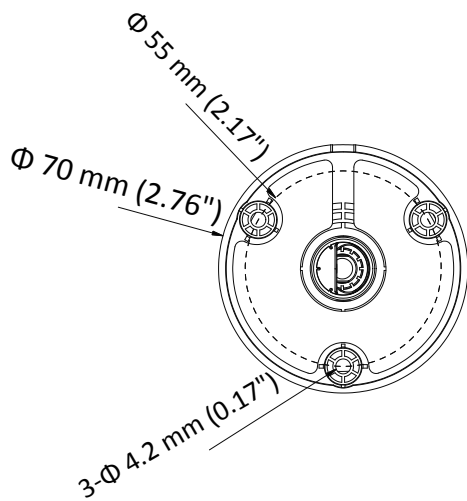

Dimensions