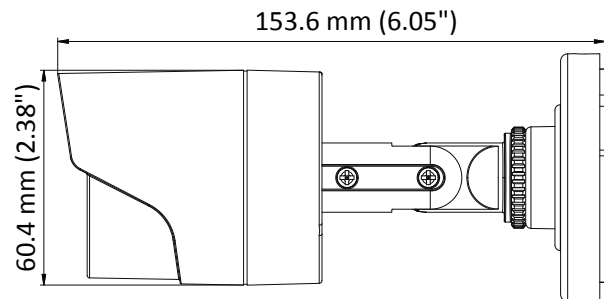

Dimensions